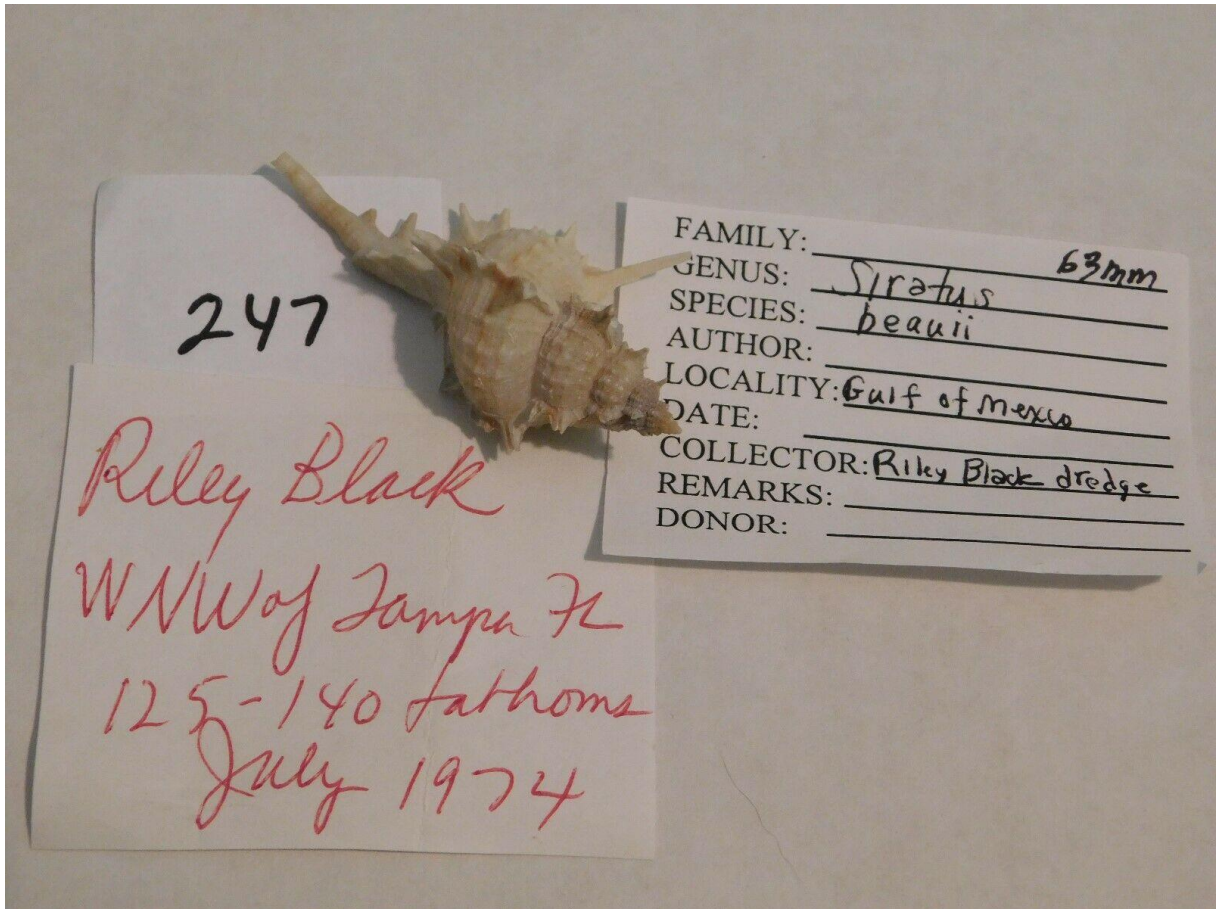

Siratus beaui Florida data 63mm

12 \$, Apr 2019

247

FAMILY: \_\_\_\_\_ 63mm  
 GENUS: Stratus  
 SPECIES: beauii  
 AUTHOR: \_\_\_\_\_  
 LOCALITY: Gulf of Mexico  
 DATE: \_\_\_\_\_  
 COLLECTOR: Riley Black dredge  
 REMARKS: \_\_\_\_\_  
 DONOR: \_\_\_\_\_

Riley Black  
 WNW of Tampa FL  
 125-140 fathoms  
 July 1974

247

FAMILY: \_\_\_\_\_ 63mm  
 GENUS: Stratus  
 SPECIES: beauii  
 AUTHOR: \_\_\_\_\_  
 LOCALITY: Gulf of Mexico  
 DATE: \_\_\_\_\_  
 COLLECTOR: Riley Black dredge  
 REMARKS: \_\_\_\_\_  
 DONOR: \_\_\_\_\_

Riley Black  
 WNW of Tampa FL  
 125-140 fathoms  
 July 1974